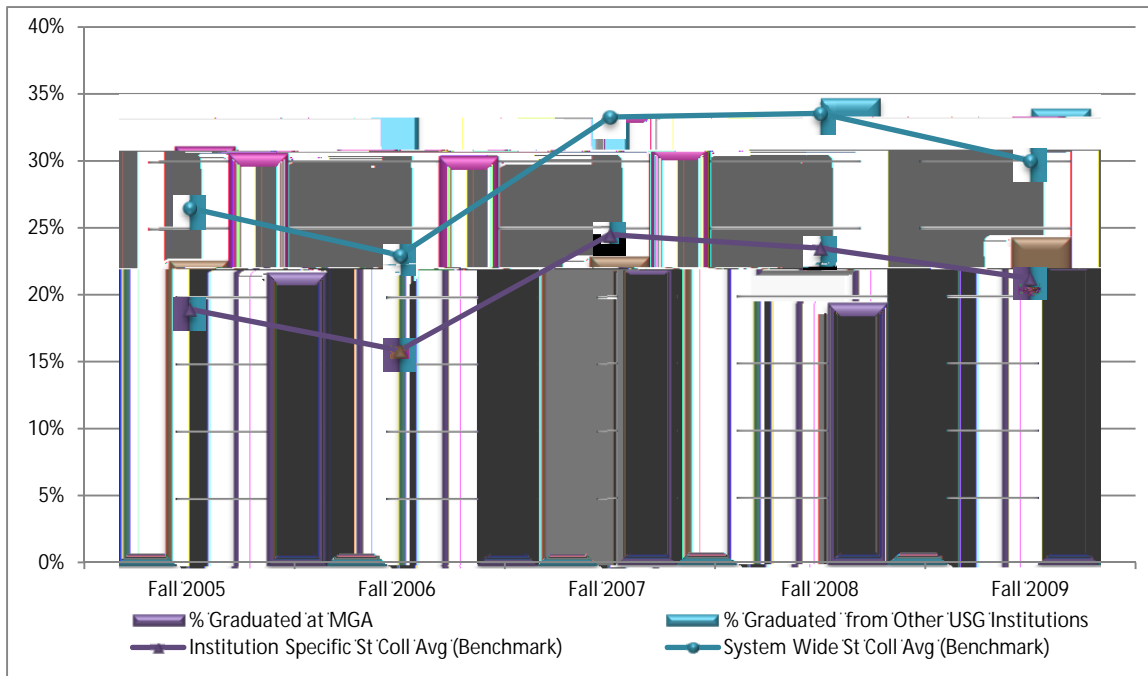

All First Time Full Time Bachelor's Degree Seeking Six Year Graduation Rates with Benchmark

Cohort Year	% Cohort Graduated from MGA	% Cohort Graduated System Wide	Institution Specific State College Average	System Wide State College Average
Fall 2005	22.67%	30.67%	18.92%	26.49%
Fall 2006	19.57%	30.44%	15.85%	22.95%
Fall 2007	22.95%	31.15%	24.49%	33.27%
Fall 2008	21.94%	34.69%	23.47%	33.55%
Fall 2009	24.40%	24.40%	21.21%	30.02%