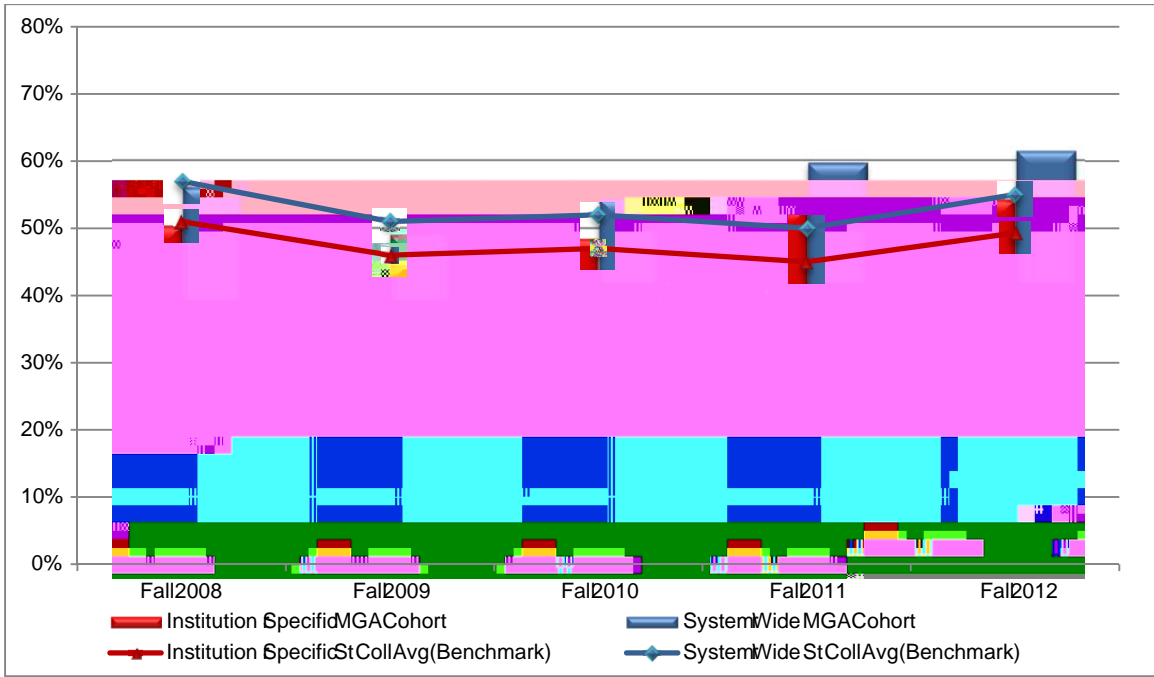

African American First Time Full Year Retained at MGA

8H % Cohort Retained at MGA

% Cohort Retained System Wide

Year	Institution Specific MGACohort	Institution Specific St Coll Avg (Benchmark)	System Wide MGACohort	System Wide St Coll Avg (Benchmark)
Fall2008	50.40%	56.20%	51.00%	57.00%
Fall2009	44.86%	49.03%	46.00%	51.00%
Fall2010	48.56%	54.29%	47.00%	52.00%
Fall2011	53.00%	59.66%	45.00%	50.00%
Fall2012	54.40%	61.48%	49.31%	55.03%